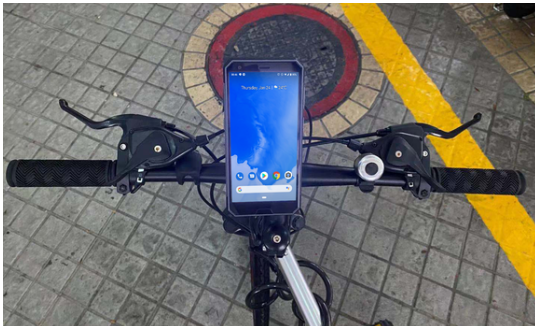

Paceblade SDT-121: Developed for Transport

- 5,7" Rugged Smartphone
- Android 12 (GMS)
- 4000mAh Battery
- MDM (Mobile Device Management) Remote Controlled Configuration & Kiosking
- Easily attachable/detachable Magnetic Mount Cradle
- Incl. Vehicle Cradle Kit (with Suction Mount) or Bike Mount Cradle Kit

Vehicle Cradle Kit

- Magnetic Mounting Mechanism
- Including Vehicle Suction Mount
- Easily attachable/detachable
- Standardly delivered in the box with you Paceblade SDT-121

6 Slot Charging Cradle

- Charging Cradle for charging up to 6 devices simultaneously
- Magnetic Mounting Mechanism
- Fixed Power Cord
- Easily attachable/detachable

Bike Mount Cradle

- Mount Cradle Kit for fixation on (Motor)bikes
- Strong Mounted installation • Anti-Theft mount with adjustable lock

Paceblade SDT-121

Specifications

Performance Characteristics

CPU	2.0GHz Octa Core Processor
OS	Android 12 with GMS or without GMS
Memory	RAM: 4GB LPDDR4X ROM: 64 eMMC Flash
Interface	USB Type C connector (2.0) (OTG) Docking connector (8pin)

Data Capture / Transfer

Camera	Rear: 20MP Autofocus Front: 8 MP Fixed Focus
RFID	NFC ISO 15693, MiFare, DesFire

Display

Touch	5.7 inch IPS Panel (720 x 1440 pixel) Wet Tocy / Glove Touch / Stylus
-------	---