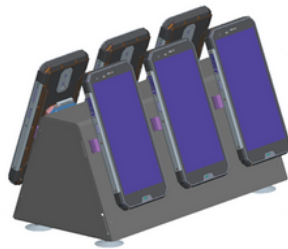

Paceblade SDT-121: Developed for Transport

- 5,7" Rugged Smartphone
- Android 12 (GMS)
- 4000mAh Battery
- MDM (Mobile Device Management) Remote Controlled Configuration & Kiosking
- Easily attachable/detachable Magnetic Mount Cradle
- Incl. Vehicle Cradle Kit (with Suction Mount) or Bike Mount Cradle Kit

Vehicle Cradle Kit

- Magnetic Mounting Mechanism
- Including Vehicle Suction Mount
- Easily attachable/detachable
- Standardly delivered in the box with you Paceblade SDT-121

6 Slot Charging Cradle

- Charging Cradle for charging up to 6 devices simultaneously
- Magnetic Mounting Mechanism
- Fixed Power Cord
- Easily attachable/detachable

Bike Mount Cradle

- Mount Cradle Kit for fixation on (Motor)bikes
- Strong Mounted installation • Anti-Theft mount with adjustable lock

Paceblade SDT-121

Specifications

Performance Characteristics

CPU	2.0GHz Octa Core Processor
OS	Android 12 with GMS or without GMS
Memory	RAM: 4GB LPDDR4X ROM: 64 eMMC Flash
Interface	USB Type C connector (2.0) (OTG) Docking connector (8pin)

Data Capture / Transfer

Camera	Rear: 20MP Autofocus Front: 8 MP Fixed Focus
RFID	NFC ISO 15693, MiFare, DesFire

Display

Touch	5.7 inch IPS Panel (720 x 1440 pixel) Wet Tocy / Glove Touch / Stylus
-------	---